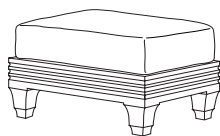

# Palazzo

**Side Table**  
PL-6070L

**Dining Arm Chair**  
PL-6020

**Lounge Chair**  
PL-6030

**64" Round Dining Table**  
PL-6005L (other sizes available)

**Ottoman**  
PL-6040

**65" Square Dining Table**  
PL-6004L (other sizes available)