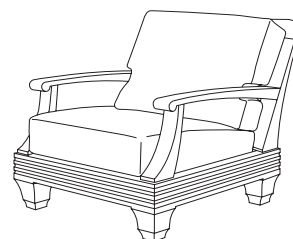

**PL-6050**  
Palazzio Chaise Lounge (shown with optional headrest)

34.25"W × 81"D × 17"H

5 adjustment positions

**GIATI**

DESIGNS BY MARK SINGER

GIATI DESIGNS, INC.  
Santa Barbara, California  
Tel 805.684.8349 Fax 805.684.8359  
[www.giati.com](http://www.giati.com)

# Palazzo

**Side Table**  
PL-6070L

**Dining Arm Chair**  
PL-6020

**Lounge Chair**  
PL-6030

**64" Round Dining Table**  
PL-6005L (other sizes available)

**Ottoman**  
PL-6040

**65" Square Dining Table**  
PL-6004L (other sizes available)