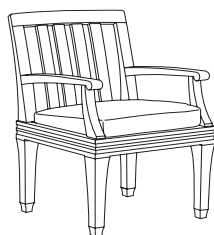

Dining Arm Chair
PL-6020