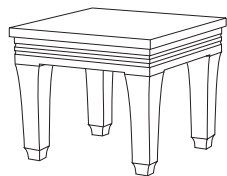

**PL-6050**  
Palazzio Chaise Lounge (shown with optional headrest)

34.25"W × 81"D × 17"H

5 adjustment positions

**GIATI**

DESIGNS BY MARK SINGER

GIATI DESIGNS, INC.  
Santa Barbara, California  
Tel 805.684.8349 Fax 805.684.8359  
[www.giati.com](http://www.giati.com)

# Palazzo

**Side Table**  
PL-6070L

**Dining Arm Chair**  
PL-6020

**Lounge Chair**  
PL-6030

**64" Round Dining Table**  
PL-6005L (other sizes available)

**Ottoman**  
PL-6040

**65" Square Dining Table**  
PL-6004L (other sizes available)